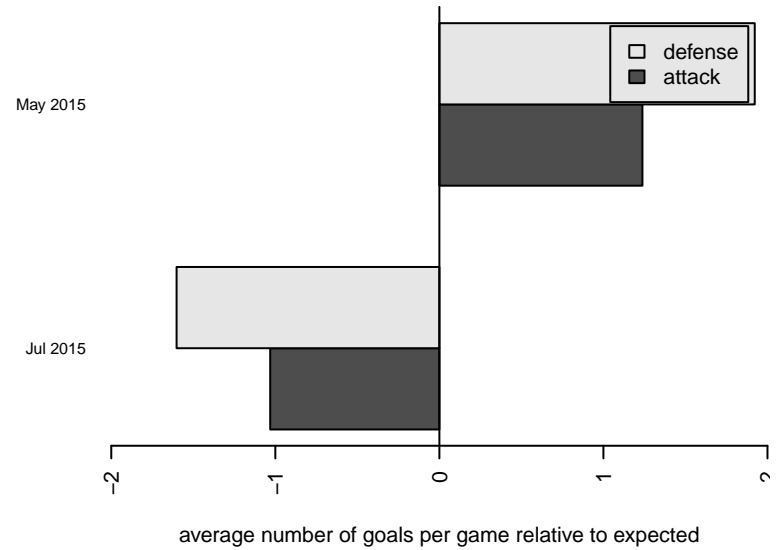

Crossfire OR White G99
 Dots are actual minus expected GF (blue circles) and GA (red triangles).
 Blue line is smoothed change in attack strength. Red is smoothed change in defense strength.

**attack and defense variance (black dot)
relative to other teams
and top 10 in region**

**attack and defense rating
relative to others at age
and all opponents in last 13 months**

**attack and defense rating
relative to others at age
and all opponents in last 13 months**

Performance relative to 13 month average

Performance relative to 13 month average

Distribution of opponents
 Red = Lose zone, Blue = Win zone, Green = Even
 Black line separates win/lose zones

lot. A=Neither has attack advantage, B=Opponent has both attack and defense advantage, C=Opponent has both attack and defense disadvantage, D=Both have