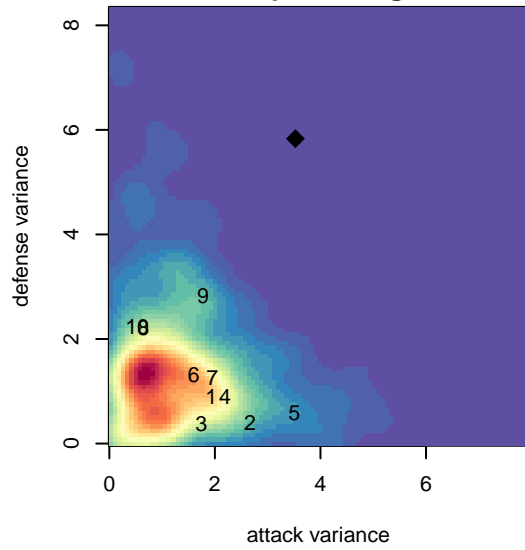

Crossfire OR White G99

Crossfire Oregon
 , OR
 G99 total strength=1146
 attack=4.68 defense=2.35
 notes= Ambush

alt names used:
 Crossfire Ambush – 99 White
 CROSSFIRE OREGON WHITE (OR)

Venues played:
 2015 Rogue Memorial GU15
 2015 Nike Crossfire Challenge Silver Group U1
 2015 Oswego Nike Cup U16/17 Silver U17

Crossfire OR White G99
 Dots are actual minus expected GF (blue circles) and GA (red triangles).
 Blue line is smoothed change in attack strength. Red is smoothed change in defense strength.

**attack and defense variance (black dot)
relative to other teams
and top 10 in region**

Performance relative to 13 month average

Distribution of opponents
 Red = Lose zone, Blue = Win zone, Green = Even
 Black line separates win/lose zones

lot. A=Neither has attack advantage, B=Opponent has both attack and defense advantage, C=Opponent has both attack and defense disadvantage, D=Both have