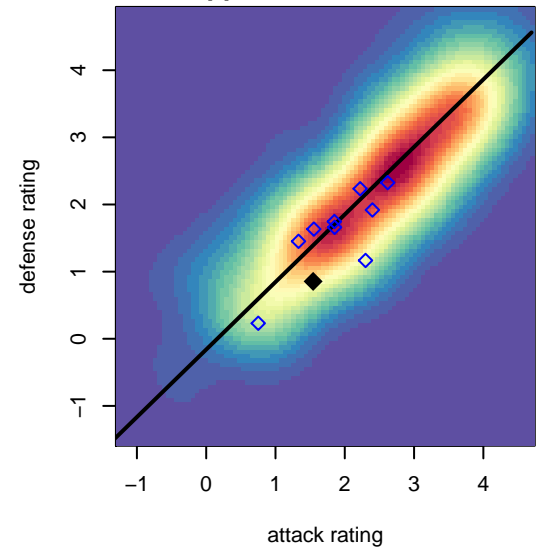

Crossfire OR White G99

Crossfire Oregon
 , OR
 G99 total strength=1146
 attack=4.68 defense=2.35
 notes= Ambush

alt names used:
 Crossfire Ambush – 99 White
 CROSSFIRE OREGON WHITE (OR)

Venues played:
 2015 Rogue Memorial GU15
 2015 Nike Crossfire Challenge Silver Group U1
 2015 Oswego Nike Cup U16/17 Silver U17

Crossfire OR White G99
 Dots are actual minus expected GF (blue circles) and GA (red triangles).
 Blue line is smoothed change in attack strength. Red is smoothed change in defense strength.

**attack and defense variance (black dot)
relative to other teams
and top 10 in region**

**attack and defense rating
relative to others at age
and all opponents in last 13 months**

**attack and defense rating
relative to others at age
and all opponents in last 13 months**

Performance relative to 13 month average

Performance relative to 13 month average

Distribution of opponents
 Red = Lose zone, Blue = Win zone, Green = Even
 Black line separates win/lose zones

lot. A=Neither has attack advantage, B=Opponent has both attack and defense advantage, C=Opponent has both attack and defense disadvantage, D=Both have