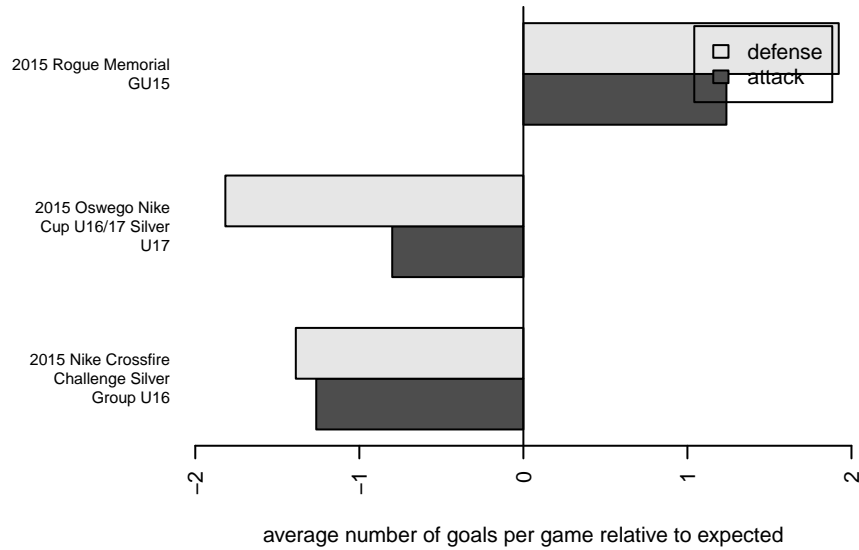

Crossfire OR White G99

Crossfire Oregon
 , OR
 G99 total strength=1146
 attack=4.68 defense=2.35
 notes= Ambush

alt names used:
 Crossfire Ambush – 99 White
 CROSSFIRE OREGON WHITE (OR)

Venues played:
 2015 Rogue Memorial GU15
 2015 Nike Crossfire Challenge Silver Group U1
 2015 Oswego Nike Cup U16/17 Silver U17

Crossfire OR White G99
 Dots are actual minus expected GF (blue circles) and GA (red triangles).
 Blue line is smoothed change in attack strength. Red is smoothed change in defense strength.

**attack and defense variance (black dot)
relative to other teams
and top 10 in region**

**attack and defense rating
relative to others at age
and all opponents in last 13 months**

**attack and defense rating
relative to others at age
and all opponents in last 13 months**

Performance relative to 13 month average

Performance relative to 13 month average

Distribution of opponents
 Red = Lose zone, Blue = Win zone, Green = Even
 Black line separates win/lose zones

lot. A=Neither has attack advantage, B=Opponent has both attack and defense advantage, C=Opponent has both attack and defense disadvantage, D=Both have