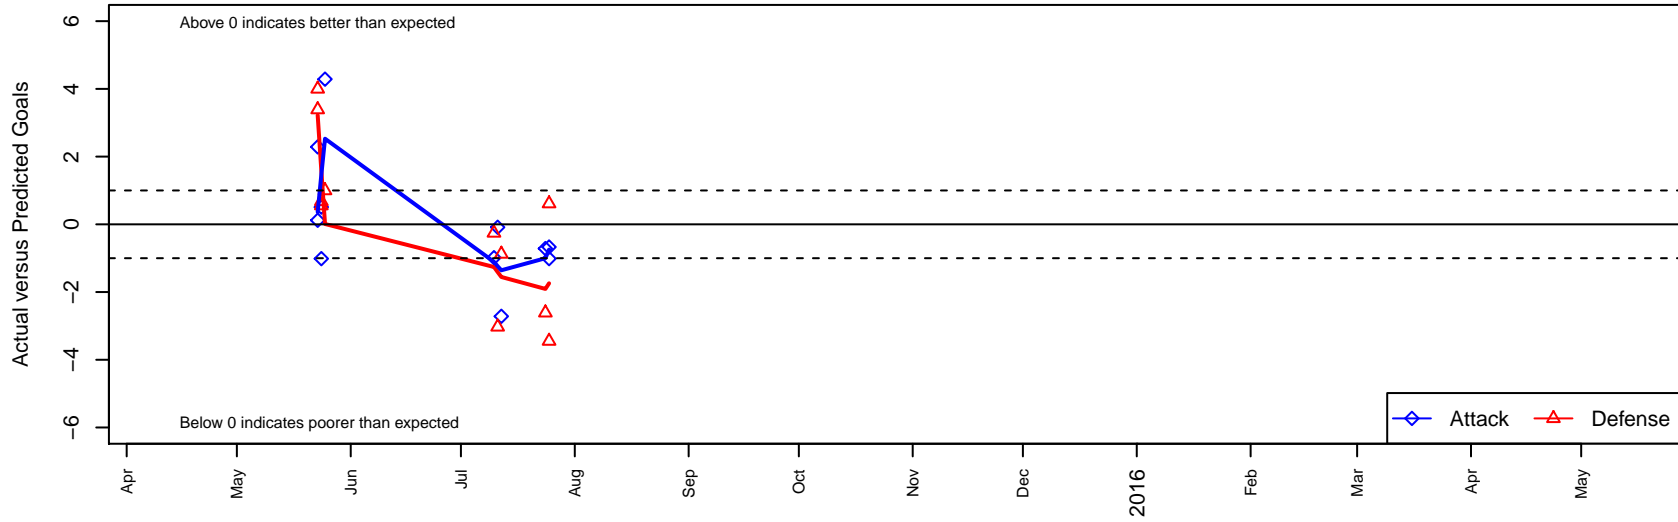

Crossfire OR White G99

Crossfire Oregon
 , OR
 G99 total strength=1146
 attack=4.68 defense=2.35
 notes= Ambush

alt names used:
 Crossfire Ambush – 99 White
 CROSSFIRE OREGON WHITE (OR)

Venues played:
 2015 Rogue Memorial GU15
 2015 Nike Crossfire Challenge Silver Group U1
 2015 Oswego Nike Cup U16/17 Silver U17

Crossfire OR White G99
 Dots are actual minus expected GF (blue circles) and GA (red triangles).
 Blue line is smoothed change in attack strength. Red is smoothed change in defense strength.

**attack and defense variance (black dot)
relative to other teams
and top 10 in region**

**attack and defense rating
relative to others at age
and all opponents in last 13 months**

**attack and defense rating
relative to others at age
and all opponents in last 13 months**

Performance relative to 13 month average

Performance relative to 13 month average

Distribution of opponents
 Red = Lose zone, Blue = Win zone, Green = Even
 Black line separates win/lose zones

lot. A=Neither has attack advantage, B=Opponent has both attack and defense advantage, C=Opponent has both attack and defense disadvantage, D=Both have