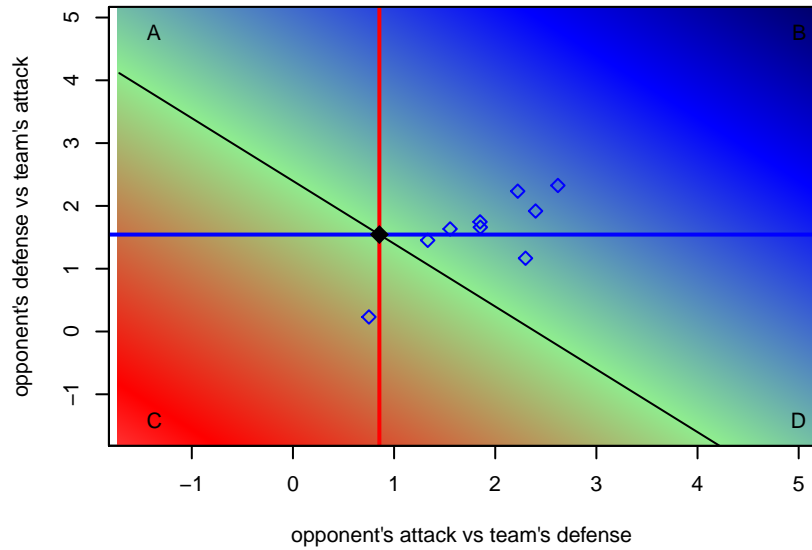

Crossfire OR White G99
 Dots are actual minus expected GF (blue circles) and GA (red triangles).
 Blue line is smoothed change in attack strength. Red is smoothed change in defense strength.

**attack and defense variance (black dot)
relative to other teams
and top 10 in region**

**attack and defense rating
relative to others at age
and all opponents in last 13 months**

**attack and defense rating
relative to others at age
and all opponents in last 13 months**

Performance relative to 13 month average

Performance relative to 13 month average

Distribution of opponents
 Red = Lose zone, Blue = Win zone, Green = Even
 Black line separates win/lose zones

lot. A=Neither has attack advantage, B=Opponent has both attack and defense advantage, C=Opponent has both attack and defense disadvantage, D=Both have