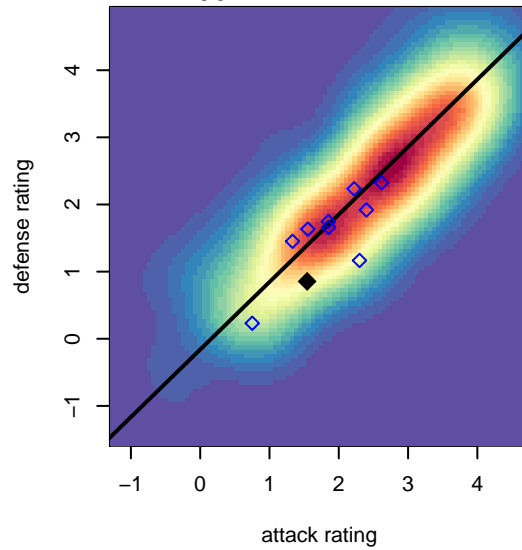

Crossfire OR White G99

Crossfire Oregon
 , OR
 G99 total strength=1146
 attack=4.68 defense=2.35
 notes= Ambush

alt names used:
 Crossfire Ambush – 99 White
 CROSSFIRE OREGON WHITE (OR)

Venues played:
 2015 Rogue Memorial GU15
 2015 Nike Crossfire Challenge Silver Group U1
 2015 Oswego Nike Cup U16/17 Silver U17

Crossfire OR White G99
 Dots are actual minus expected GF (blue circles) and GA (red triangles).
 Blue line is smoothed change in attack strength. Red is smoothed change in defense strength.

**attack and defense variance (black dot)
relative to other teams
and top 10 in region**

**attack and defense rating
relative to others at age
and all opponents in last 13 months**

**attack and defense rating
relative to others at age
and all opponents in last 13 months**

Performance relative to 13 month average

Performance relative to 13 month average

Distribution of opponents
 Red = Lose zone, Blue = Win zone, Green = Even
 Black line separates win/lose zones

lot. A=Neither has attack advantage, B=Opponent has both attack and defense advantage, C=Opponent has both attack and defense disadvantage, D=Both have